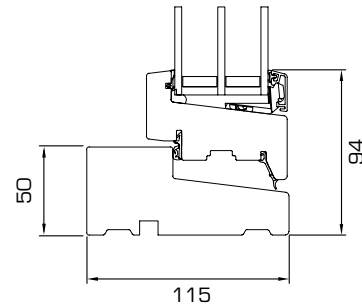

GRANITE COLOURS (AURAPLUS ONLY)

The colours shown cannot be reproduced exactly.

TECHNICAL INFORMATION

- Minimum/maximum sizes
- Durability tests
- Sectional details

MINIMUM/MAXIMUM SIZES

OPENING FUNCTION	MINIMUM WIDTH	MINIMUM HEIGHT	MAXIMUM WIDTH	MAXIMUM HEIGHT
 TOP GUIDED	358 mm	388 mm	1798 mm	1598 mm
 SIDE HUNG	358 mm	358 mm	948 mm	1798 mm
 SIDE GUIDED	458mm	438 mm	998 mm	1598 mm
 TOP SWING	558 mm	548 mm	1598 mm	1598 mm
 FIXED LIGHT	250 mm	250 mm	2998 mm	2998 mm

Download full set of drawings at www.rationel.co.uk

1 Vertical section head

2 Horizontal section jamb

3 Vertical section sill

BEST PERFORMANCE

0,78	+20,8	42	60
U-VALUE W/m ² K <small>EU-SIZE</small>	WER kWh/m ²	SOUND REDUCTION dB R _w	LIFE EXPECTANCY YEARS