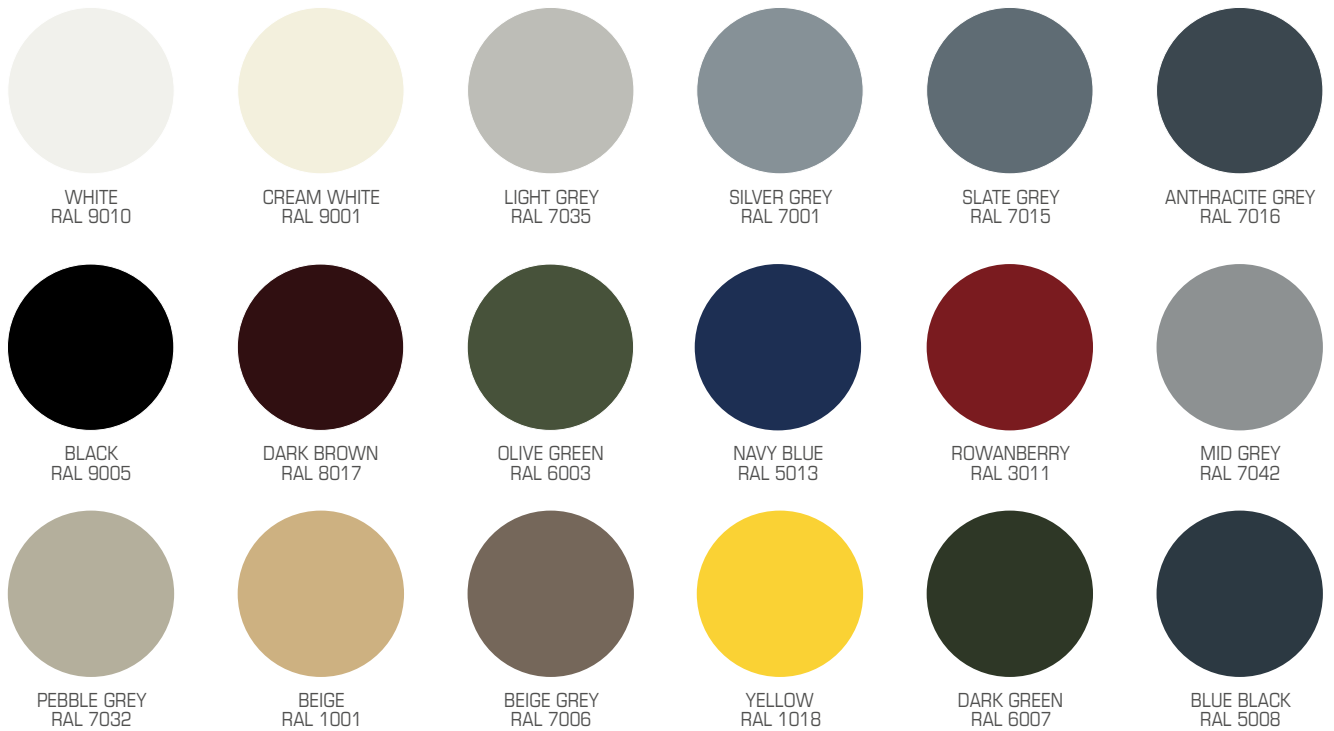

COLOURS

STANDARD RAL COLOURS

The colours shown cannot be reproduced exactly.