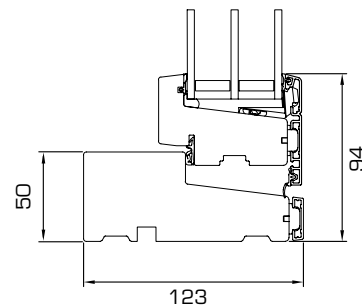

GRANITE COLOURS (AURAPLUS ONLY)

The colours shown cannot be reproduced exactly.

TECHNICAL INFORMATION

- Minimum/maximum sizes
- Durability tests
- Sectional details

MINIMUM/MAXIMUM SIZES

OPENING FUNCTION	MINIMUM WIDTH	MINIMUM HEIGHT	MAXIMUM WIDTH	MAXIMUM HEIGHT
 TOP GUIDED	358 mm	388 mm	1798 mm	1598 mm
 SIDE HUNG	358 mm	358 mm	948 mm	1798 mm
 SIDE GUIDED	458mm	438 mm	998 mm	1598 mm
 TOP SWING	558 mm	548 mm	1598 mm	1598 mm
 FIXED LIGHT	250 mm	250 mm	2998 mm	2998 mm

AURAPLUS

Download full set of drawings at www.rationel.co.uk

1 Vertical section head

2 Horizontal section jamb

3 Vertical section sill

BEST PERFORMANCE

0,79	+24,4	42	85
U-VALUE W/m ² K <small>EU-SIZE</small>	WER kWh/m ²	SOUND REDUCTION dB R _w	LIFE EXPECTANCY YEARS