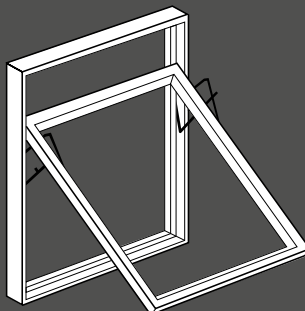

TOP
GUIDED

Top Guided windows are a simple, elegant and user-friendly design. Opening is controlled by tracks and slides. When opening the window the top of the sash slides downwards as the bottom of the sash opens outwards. Adjustable friction ironmongery allows an almost infinite choice of open positions.

TOP
SWING

In everyday operation the fully reversible window functions as a Top Guided window. However it is possible to turn the sash through 170 degrees to clean the glass from the inside.

SIDE
HUNG

Side Hung windows are controlled with tracks and slides. On windows over 424 mm wide and 530mm high, the handle controlled friction brake allows the window to be fixed in any open position.

SIDE
GUIDED

In everyday operation the fully reversible window functions as a Top Guided window. However it is possible to turn the sash through 170 degrees to clean the glass from the inside.

FIXED
LIGHT